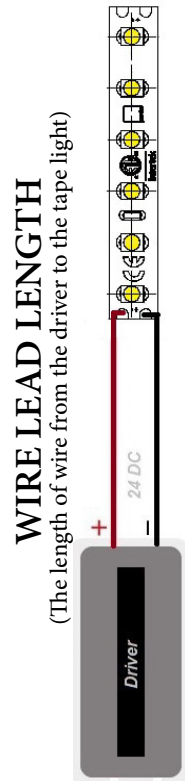

# BEAM DOUBLE LED TAPE LIGHT

## LENGTH OF TAPE LIGHT

	1'	2'	3'	4'	5'	6'	7'	8'	9'	10'	11'	12'	13'	14'
1'														
2'														
3'														
4'														
5'														
6'														
7'														
8'														
9'														
10'														
11'														
12'														
13'														
14'														
15'														
16'														
17'														
18'														
19'														
20'														
21'														
22'														
23'														
24'														
25'														
26'														
27'														
28'														
29'														
30'														
31'														
32'														
33'														
34'														
35'														
36'														
37'														
38'														
39'														
40'														
41'														
42'														
43'														
44'														
45'														

22 AWG	
20 AWG	
18 AWG	
16 AWG	
14 AWG	
12 AWG	

These recommended wire gauges are based on the National Electrical Code(NEC).  
These graph shows the minimum gauges you can use.

52 Railroad Ave  
Valley Stream, NY 11580