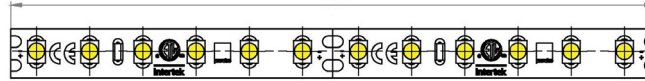

LENGTH OF TAPE LIGHT

	1'	2'	3'	4'	5'	6'	7'	8'	9'	10'	11'	12'	13'	14'
1'														
2'														
3'														
4'														
5'														
6'														
7'														
8'														
9'														
10'														
11'														
12'														
13'														
14'														
15'														
16'														
17'														
18'														
19'														
20'														
21'														
22'														
23'														
24'														
25'														
26'														
27'														
28'														
29'														
30'														
31'														
32'														
33'														
34'														
35'														
36'														
37'														
38'														
39'														
40'														
41'														
42'														
43'														
44'														
45'														

22 AWG	
20 AWG	
18 AWG	
16 AWG	
14 AWG	
12 AWG	

These recommended wire gauges are based on the National Electrical Code(NEC).
These graph shows the minimum gauges you can use.

52 Railroad Ave
Valley Stream, NY 11580