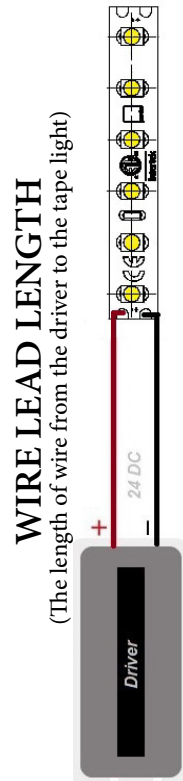

LENGTH OF TAPE LIGHT

	1'	2'	3'	4'	5'	6'	7'	8'	9'	10'	11'	12'	13'	14'
1'														
2'														
3'														
4'														
5'														
6'														
7'														
8'														
9'														
10'														
11'														
12'														
13'														
14'														
15'														
16'														
17'														
18'														
19'														
20'														
21'														
22'														
23'														
24'														
25'														
26'														
27'														
28'														
29'														
30'														
31'														
32'														
33'														
34'														
35'														
36'														
37'														
38'														
39'														
40'														
41'														
42'														
43'														
44'														
45'														

22 AWG	
20 AWG	
18 AWG	
16 AWG	
14 AWG	
12 AWG	

These recommended wire gauges are based on the National Electrical Code(NEC).
These graph shows the minimum gauges you can use.

52 Railroad Ave
Valley Stream, NY 11580