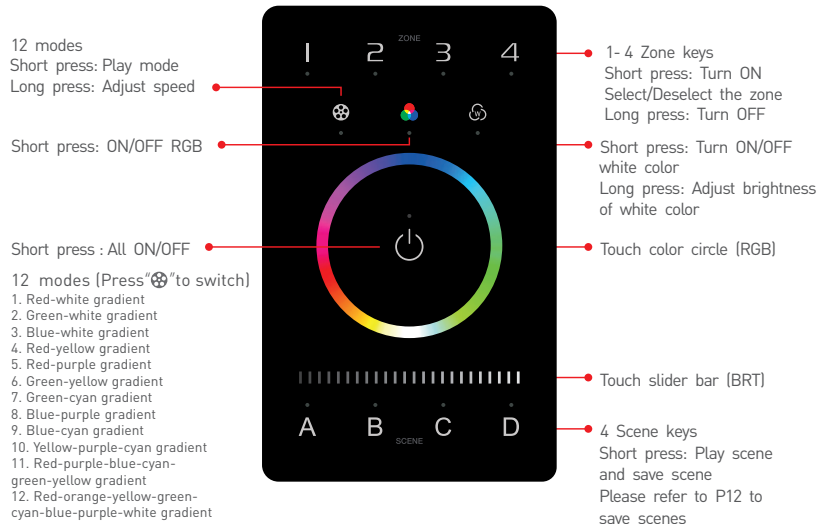

DMX Wall Panel Controller

ORDERING CODE: CTRL-DMX-WP-U4

DESCRIPTION

DMX Intelligent Wall Panel controller offers color tuning and dimming control over RGBW tape lights. The panel consists 14 touch/slide functionalities that help configure the light to virtually any color. Support multi-scene and multi-zone lighting control applications.

SPECIFICATIONS

Input Voltage: 12-24V DC use with Class 2 Power Supply

Material: Aluminum frame, tempered glass

Mounting: Wall Mount (fits standard US wallbox)

Wireless protocol: Bluetooth 5.0 Mesh

Output signal: DMX 512

Supported DMX ports: D+,D-,GND wire terminals

Number of Zone: 4

Number of Scene: 4

Dimensions: L4.7 x W3.0 x H1.2 in

Operating Temperature: -68°F~131°F

Weight: 0.5 lb

Certification: UL certified 

KEY FEATURES

DIMENSIONS

System Diagram