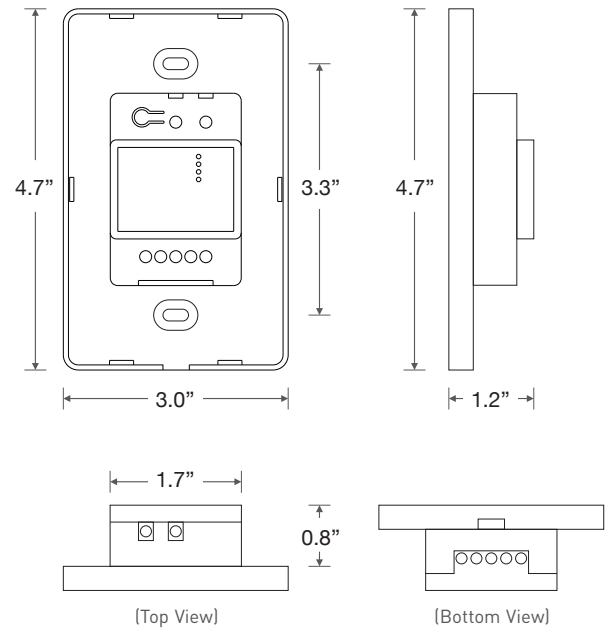

SPECIFICATIONS

Input Voltage: 12-24V DC use with Class 2 Power Supply

Material: Aluminum frame, tempered glass

Mounting: Wall Mount (fits standard US wallbox)

Wireless protocol: Bluetooth 5.0 Mesh

Output signal: DMX 512

Supported DMX ports: D+,D-,GND wire terminals

Number of Zone: 4

Number of Scene: 4

Dimensions: L4.7 x W3.0 x H1.2 in

Operating Temperature: -68°F~131°F

Weight: 0.5 lb

Certification: UL certified 

KEY FEATURES

DIMENSIONS

System Diagram