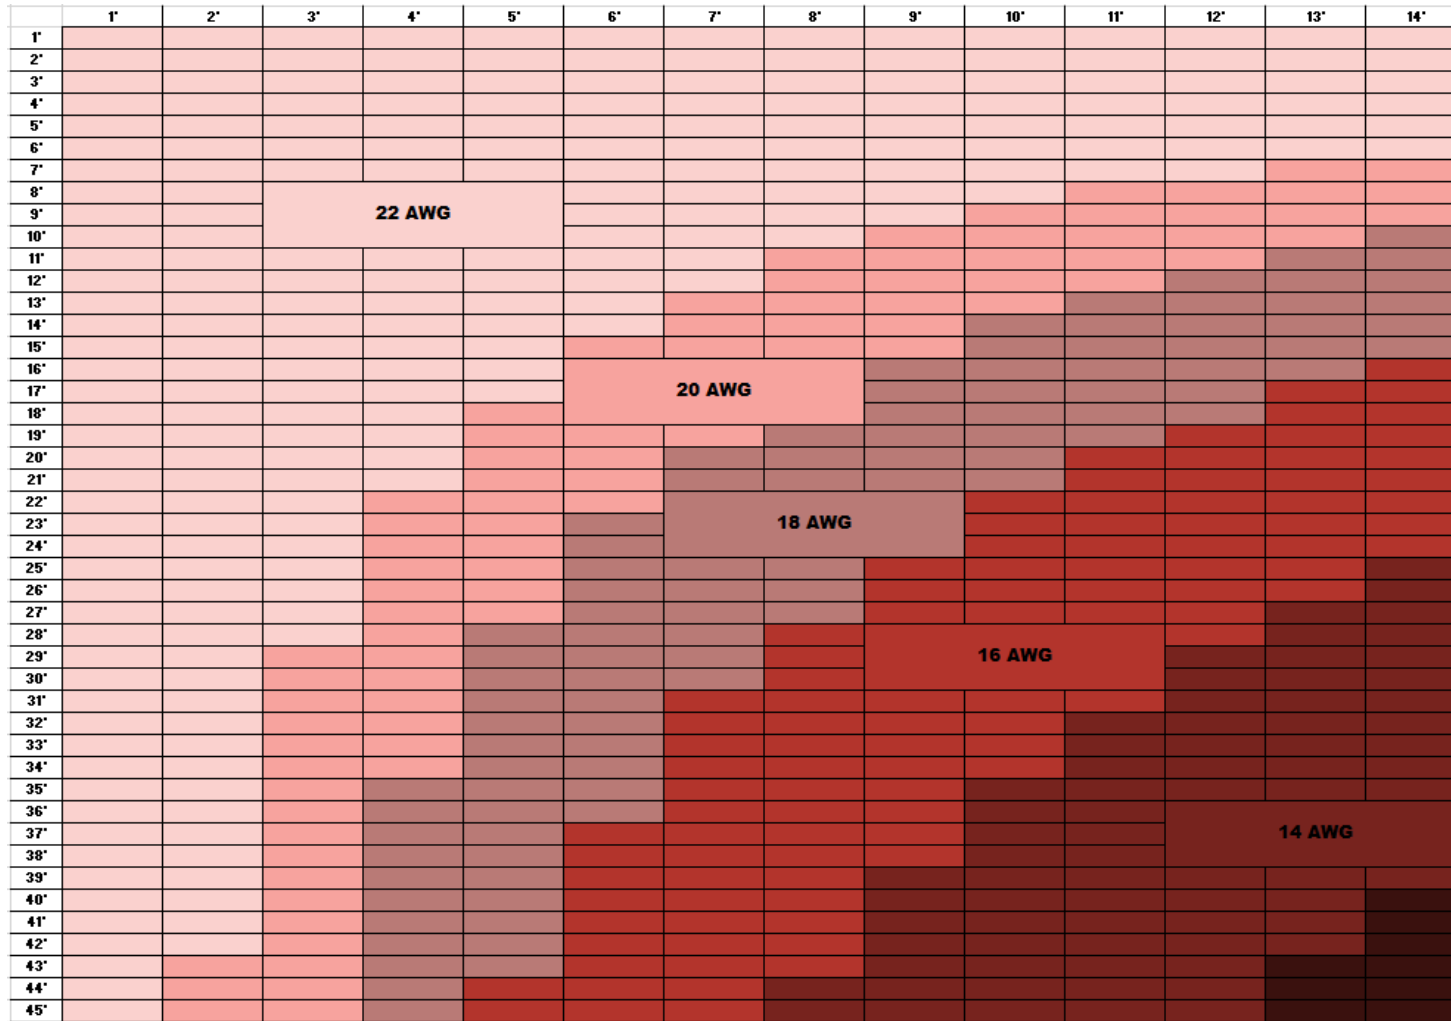

COOL BEAM LED TAPE LIGHT

LENGTH OF TAPE LIGHT

22 AWG	
20 AWG	
18 AWG	
16 AWG	
14 AWG	
12 AWG	

These recommended wire gauges are based on the National Electrical Code(NEC).
These graph shows the minimum gauges you can use.