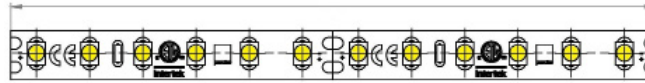

COOL BEAM LED TAPE LIGHT

LENGTH OF TAPE LIGHT

22 AWG	
20 AWG	
18 AWG	
16 AWG	
14 AWG	
12 AWG	

These recommended wire gauges are based on the National Electrical Code(NEC).
These graph shows the minimum gauges you can use.