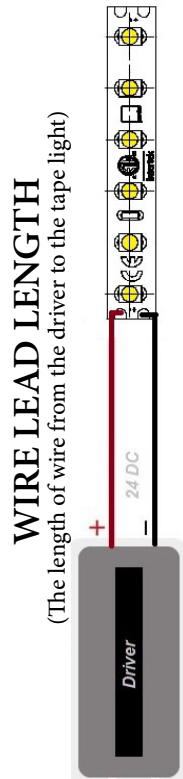

COOL BEAM LED TAPE LIGHT

LENGTH OF TAPE LIGHT

22 AWG	
20 AWG	
18 AWG	
16 AWG	
14 AWG	
12 AWG	

These recommended wire gauges are based on the National Electrical Code(NEC).
These graph shows the minimum gauges you can use.