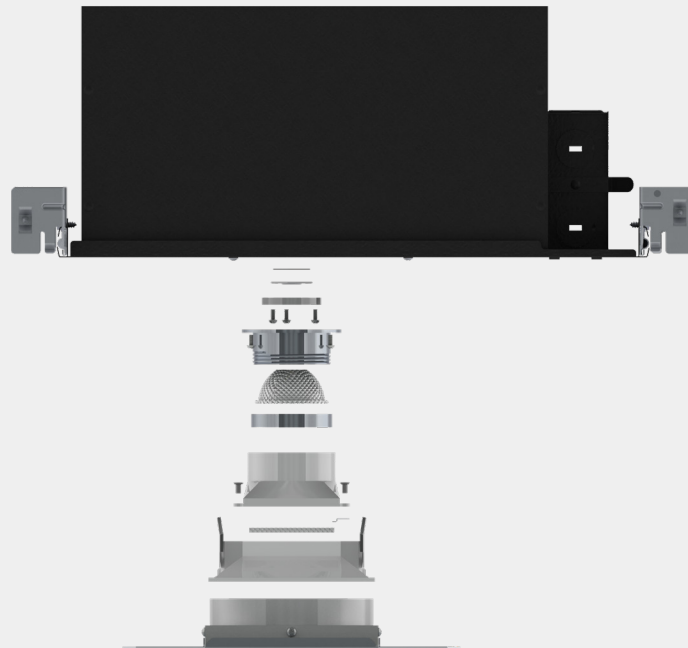

Optics / Accessories

Linear Lens

NOVATION® IC HOUSING

ADJUSTABLE / NON-ADJUSTABLE

Trim Options

NOVATION® IC HOUSING

ADJUSTABLE / NON-ADJUSTABLE

ADJUSTABLE
359° rotation + 40° tilt

The NOVATION® IC Adjustable Downlight is our entry level dedicated LED downlight that allows a wide variety of trims and accessory options. It is a best-in-class solution for a new construction downlight that can be tilted up to 40° and rotated a full 359° with interchangeable lenses that allow for beam spread adjustment.