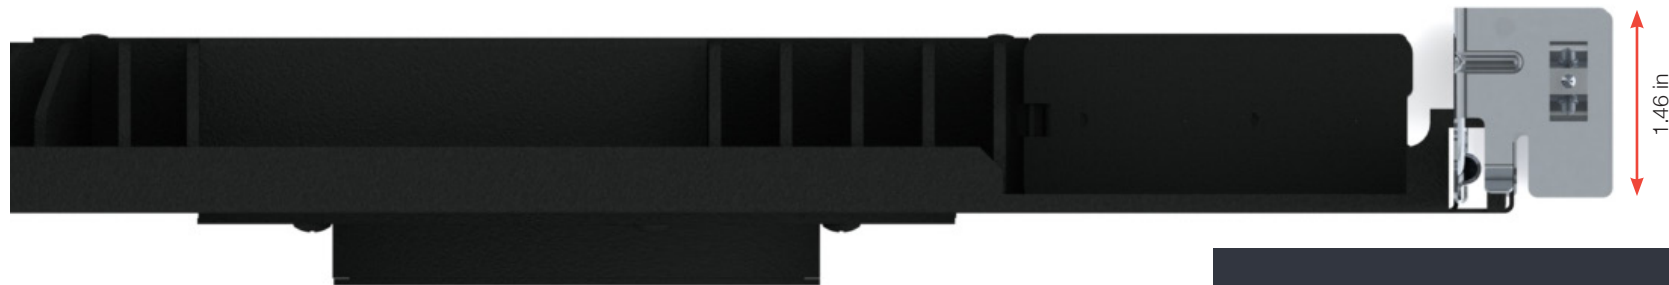

UNO

LOUVRE

SHALLOW HOUSING
ADJUSTABLE / NON-ADJUSTABLE

SHALLOW WALL WASH

ULTRA SHALLOW

NOVIATION®
ULTRA
SHALLOW

The Shallowest Downlight in the World

NOVIATION® Ultra Shallow delivers high-output performance in unprecedented minimal depth — enabling recessed lighting where it was previously impossible.