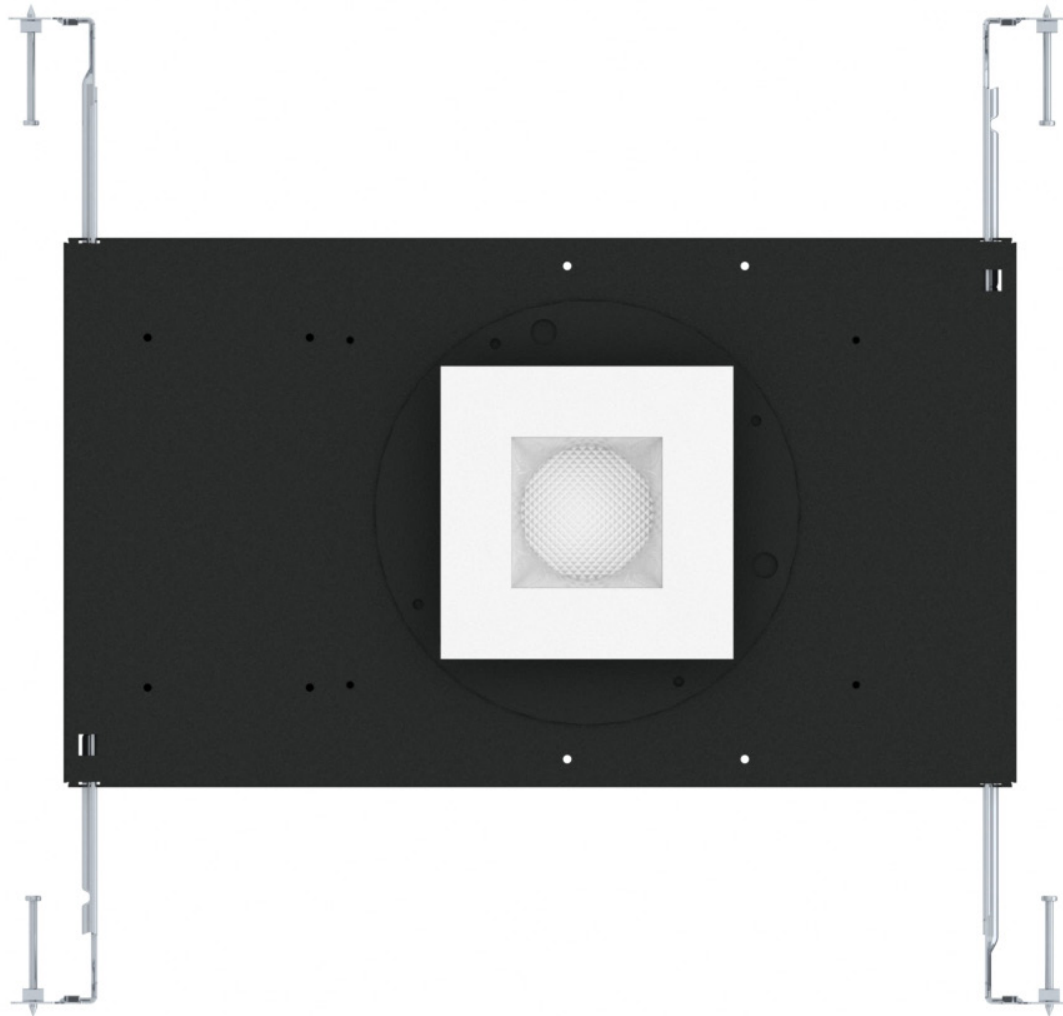

The NOVATION® Micro Louvre downlight has a height of just 2-7/16 inches with 9 potential active “cells” and freedom to pick and choose from different configurations. With a minimum of 2 cells occupied at 10W, any configuration within the 9 cells is possible.

Beam Angles

15° / 30° / 45°

Dimming

0-10V (1%)

Triac / ELV (120V)

Housing Options

Airtight

Chicago Plenum

Optics / Accessories

Micro Inverter

C-Channel bars (Acoustical ceiling)

NOVATION® ULTRA SHALLOW

Trim Options

NOVATION® ULTRA SHALLOW

Utilizing our patented heat pipe technology, the NOVATION® Ultra Shallow Downlight is the shallowest downlight on the market, boasting a height of just 1.5" within the plenum. It is an ideal solution for a full featured downlight in even the shallowest of plenums.