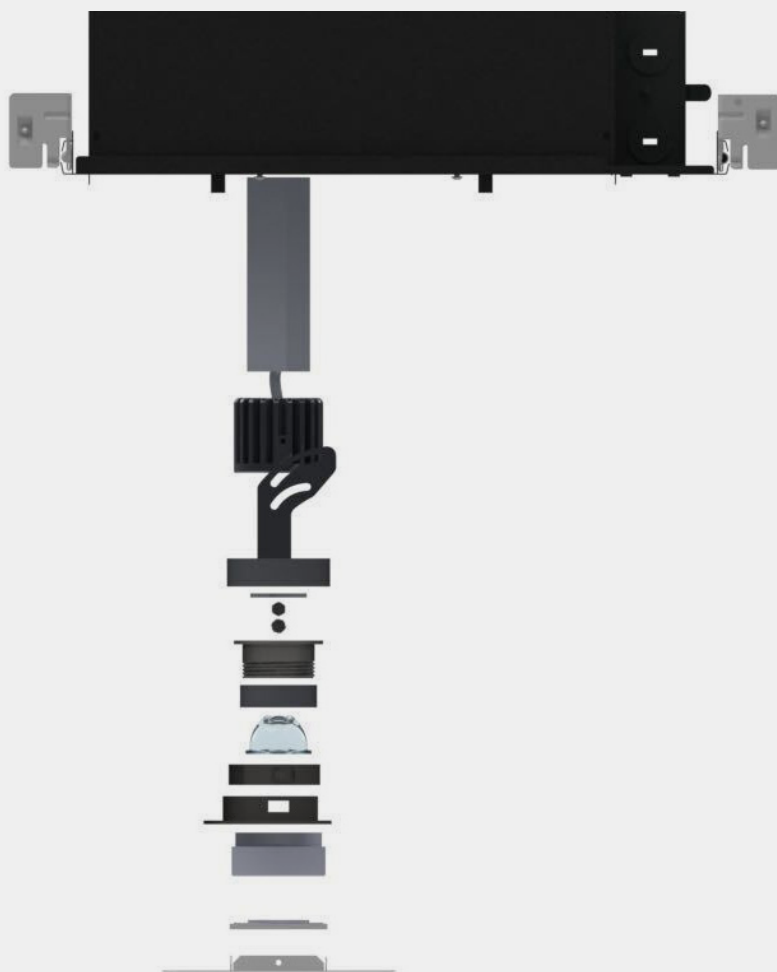

Dimming

0-10V (1%)
Triac / ELV (120V)
Lutron Hi-Lume EcoSystem (Optional)

Housing Options

New Construction Housing
Non-IC

Optics / Accessories

Clear / Linear / Prismatic / Sanded / Softening
Micro Louver (Black / Aluminum)

NOVATION® 2"

Trim Options

NOVATION® 2"

The NOVATION® IC Adjustable Downlight is our entry level dedicated LED downlight that allows a wide variety of trims and accessory options. It is a best-in-class solution for a new construction downlight that can be tilted up to 45° and rotated a full 357° with interchangeable lenses that allow for beam spread adjustment.