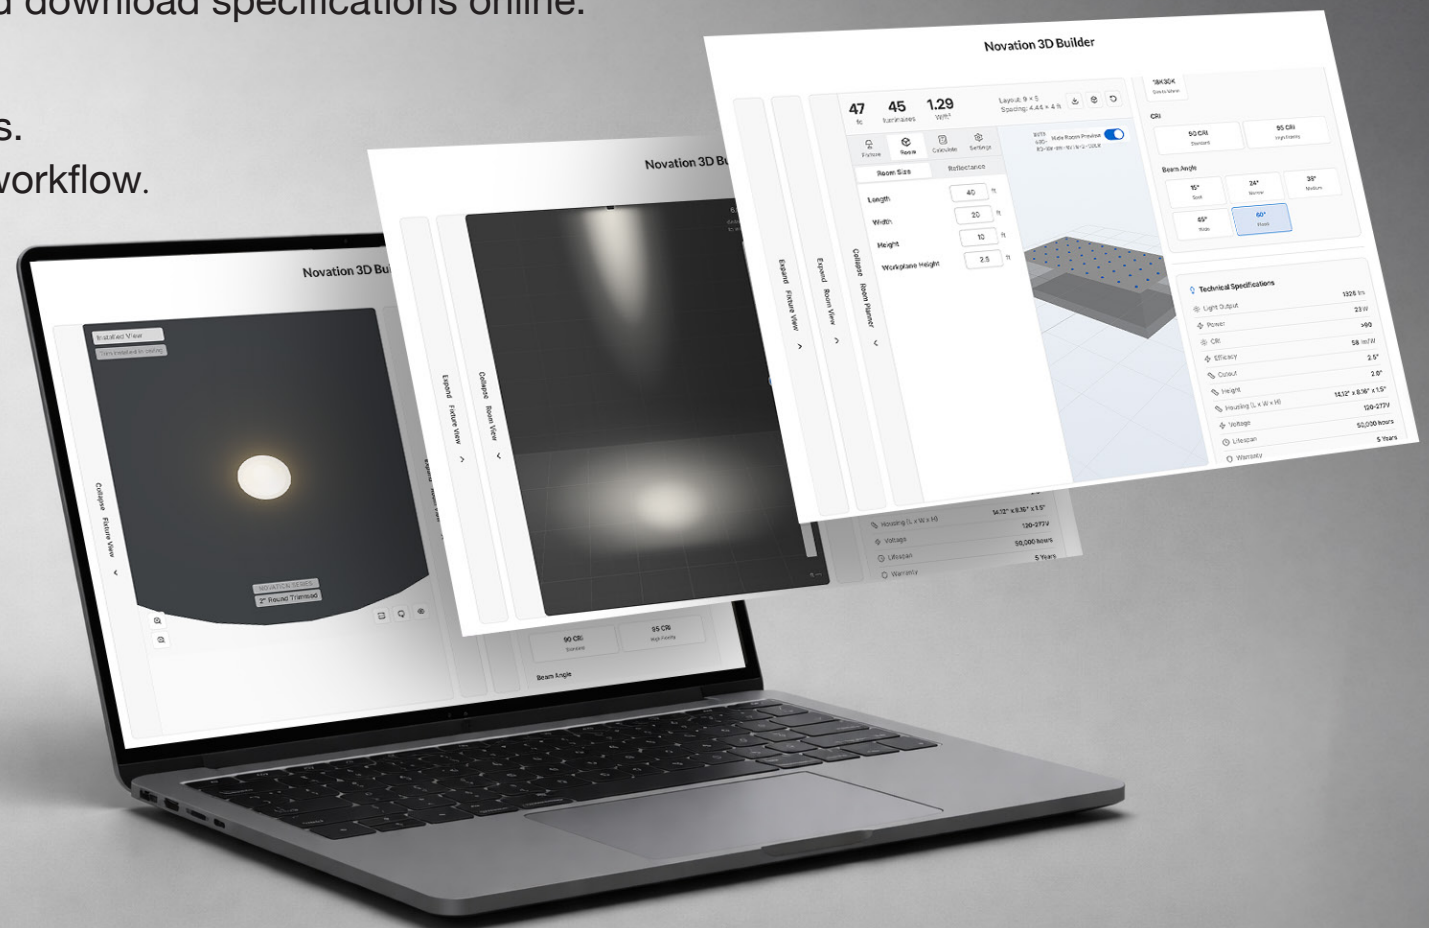

NOVATION 3D BUILDER

Configure with Precision

Design, configure, and download specifications online.

- Reduce errors.
- Speed up submittals.
- Integrate into your workflow.

■ Trim Options

NOVATION®
LOUVRE™ 