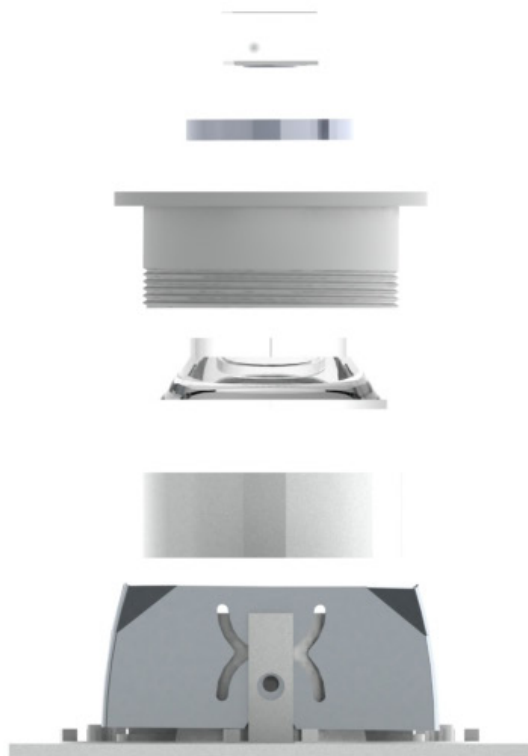

UNO

LOUVRE

SHALLOW HOUSING
ADJUSTABLE / NON-ADJUSTABLE

SHALLOW WALL WASH

ULTRA SHALLOW

NOVIATION®
ULTRA
SHALLOW

The Shallowest Downlight in the World

NOVIATION® Ultra Shallow delivers high-output performance in unprecedented minimal depth — enabling recessed lighting where it was previously impossible.