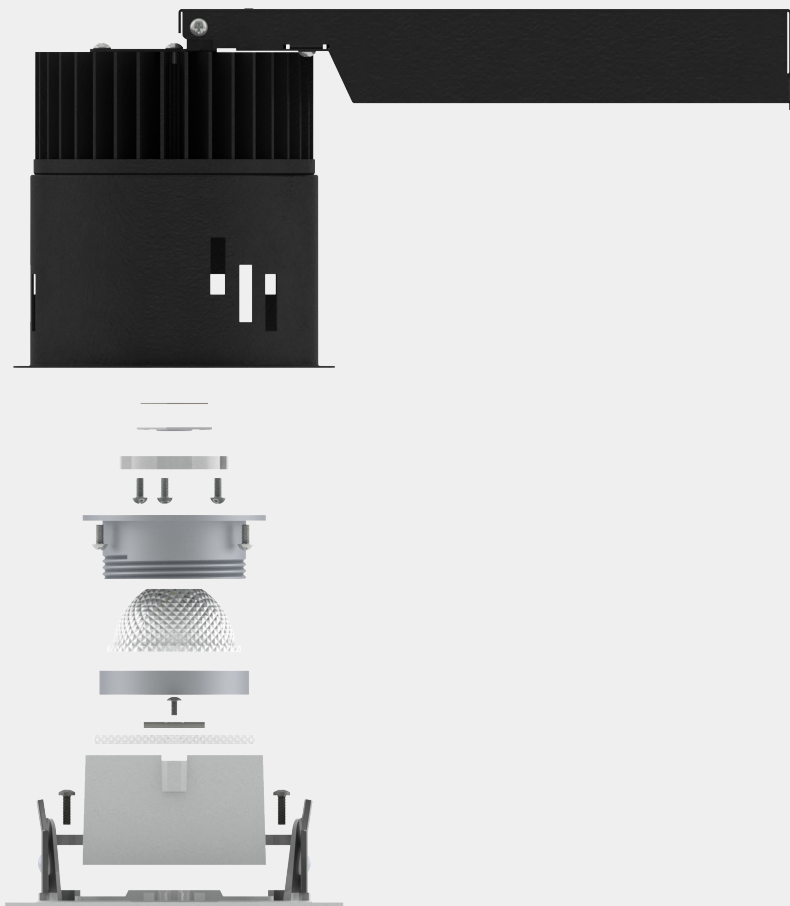

FIXED
Static downlight

The NOVATION® IC Fixed Downlight is our entry level dedicated LED downlight that allows a wide variety of trims and accessory options. It is a best-in-class solution for new construction with interchangeable beam spread lenses

Optics / Accessories

Clear / Linear / Prismatic / Sanded / Softening

Micro Louver (Black / Aluminum)

NOVATION® REMODEL

■ Trim Options

NOVATION® REMODEL

3" LED dedicated remodel downlight for easy installation without replacing the ceiling.