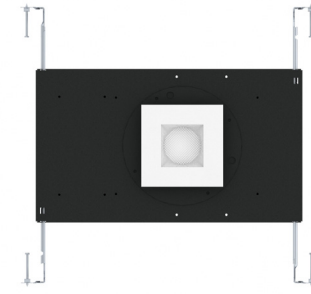

UNO

ULTRA SHALLOW