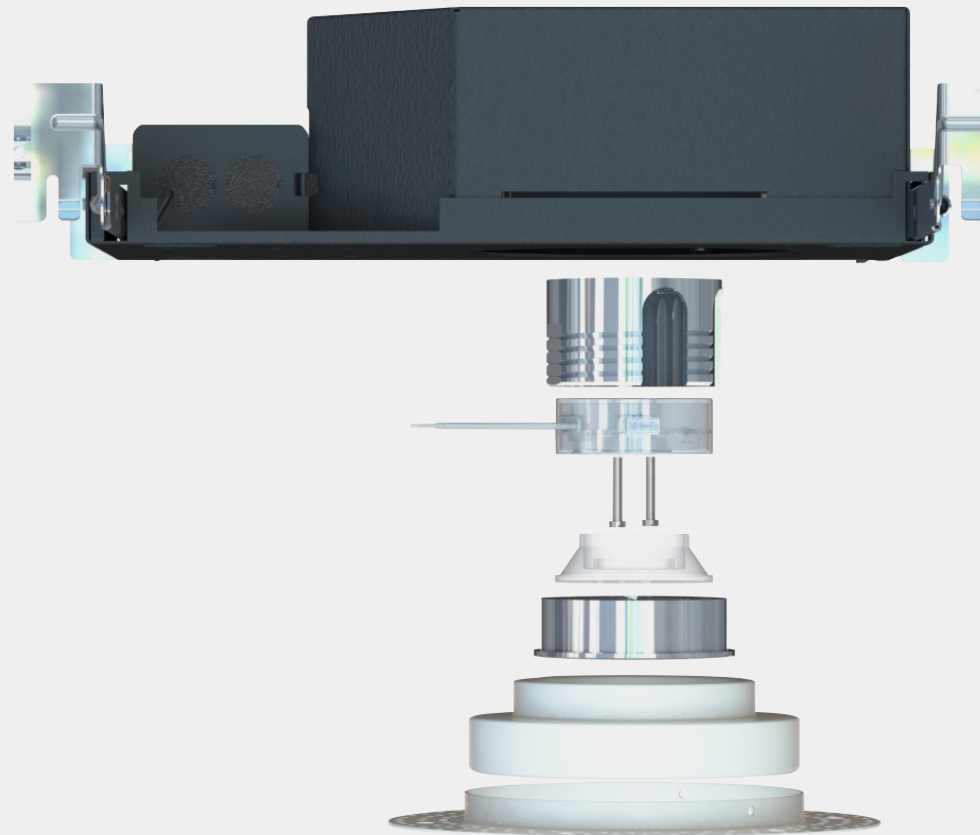

Optics / Accessories

Clear / Linear / Prismatic / Sanded / Softening

Micro Louver (Black / Aluminum)

NOVATION® UNO

■ Trim Options

NOVATION® UNO

The NOVATION® Uno provides an elegant solution for new construction projects. Our new plaster-in-trim allows seamless ceilings with a modern look. At the core of the Uno is a combined light engine and driver, enabling easy servicing leaving the trim intact. Up to four fixtures can be modularly nested together paving the way for more intricate design.