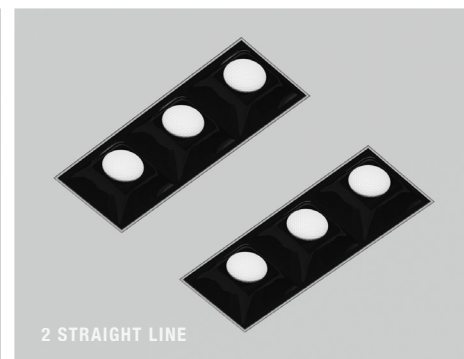

The NOVATION® Micro Louvre downlight has a height of just 2-7/16 inches with 9 potential active “cells” and freedom to pick and choose from different configurations. With a minimum of 2 cells occupied at 10W, any configuration within the 9 cells is possible.