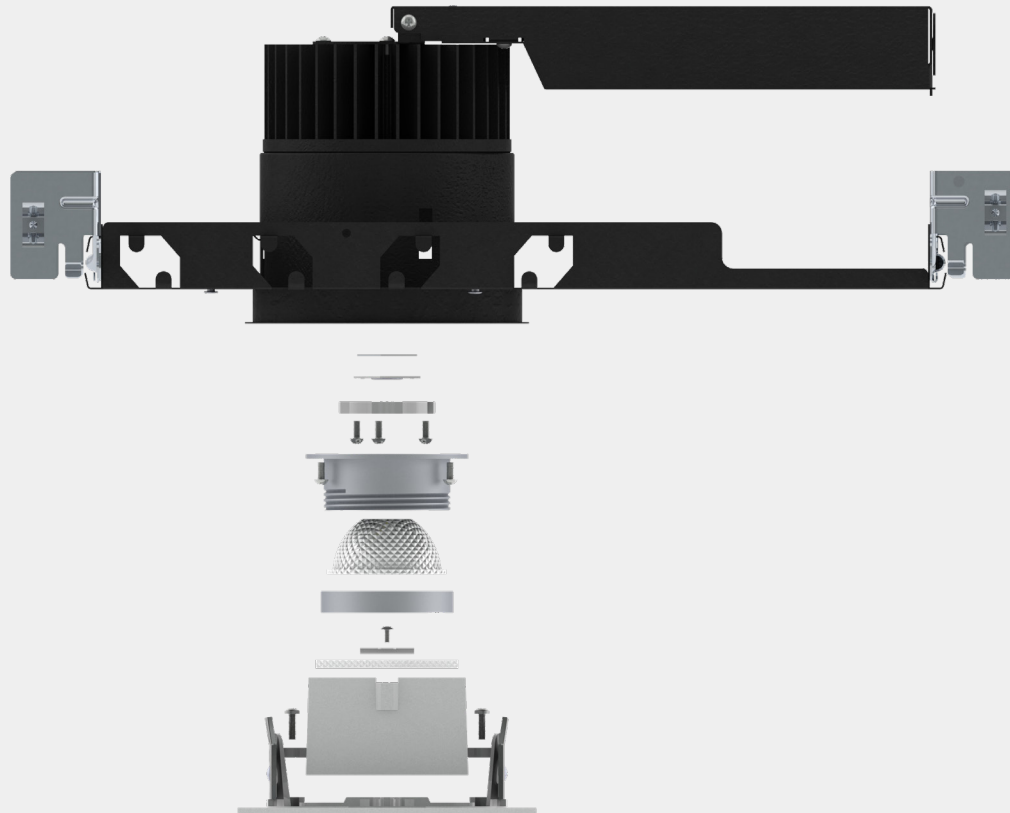

FIXED
Static downlight

The NOVATION® IC Fixed Downlight is our entry level dedicated LED downlight that allows a wide variety of trims and accessory options. It is a best-in-class solution for new construction with interchangeable beam spread lenses

Beam Angles

15° / 24° / 36° / 60°

Dimming

0-10V (1%)

Triac / ELV (120V)

Lutron Hi-Lume EcoSystem (Optional)

Housing Options

Remodel Housing

Non-IC

Optics / Accessories

Clear / Linear / Prismatic / Sanded / Softening

Micro Louver (Black / Aluminum)

NOVATION® NEW CONSTRUCTION

■ Trim Options

NOVATION® ULTRA SHALLOW

3" LED dedicated new construction downlight creates a great solution for new installs. Stay within budget without compromising on quality with NVTN-NC downlight. With a leading performance in dimming and CRI.

NOVATION® 2"

Trim Options

NOVATION® 2"

The NOVATION® IC Adjustable Downlight is our entry level dedicated LED downlight that allows a wide variety of trims and accessory options. It is a best-in-class solution for a new construction downlight that can be tilted up to 45° and rotated a full 357° with interchangeable lenses that allow for beam spread adjustment.