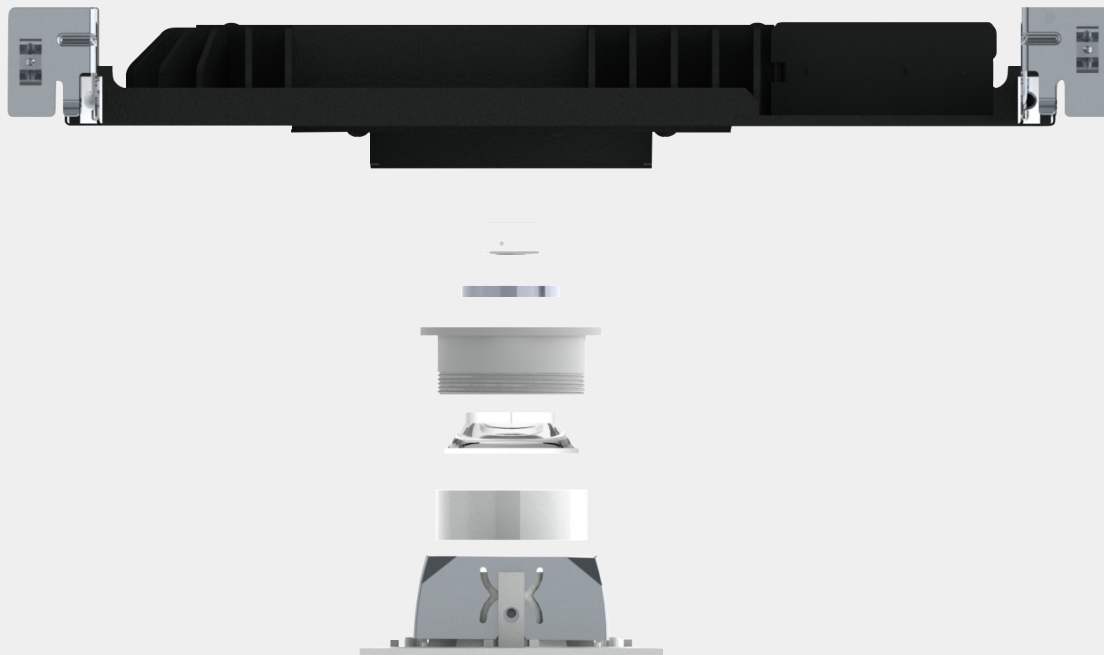

NOVATION® SHALLOW WALL WASH

NOVATION® Shallow Wall Wash Housing is the wall wash version of our Novation® Series and can be used in conjunction with any of our NOVATION® Series Downlights (including NC, RM, IC, SH, SA and US) to give you perfect wall wash lighting.

Wattage

10W / 14W / 23W / 30W

Color Temperature

2700K / 3000K / 3500K / 4000K

Dim-to-Warm (18K–30K)

CRI

90CRI (Std) / 95CRI

Beam Angles

60°

Dimming

0-10V (1%)

Triac/ELV (120V)

DMX / DALI ($\leq 12W$)

Housing Options

Airtight

Chicago Plenum

Optics / Accessories

Linear Lens