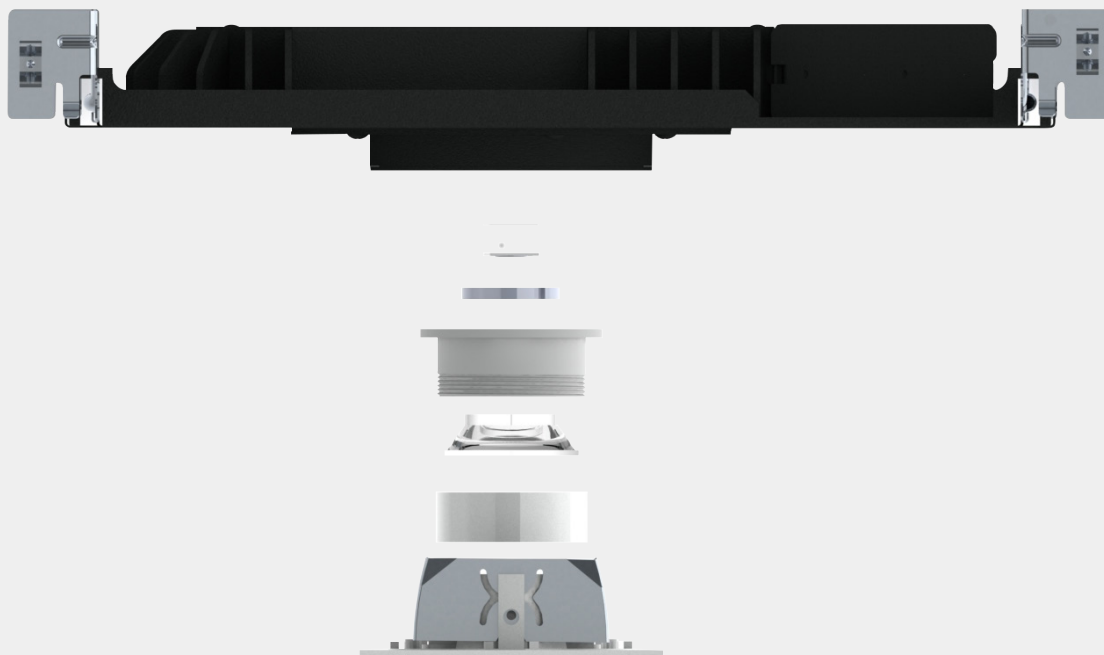

The NOVATION® Micro Louvre downlight has a height of just 2-7/16 inches with 9 potential active “cells” and freedom to pick and choose from different configurations. With a minimum of 2 cells occupied at 10W, any configuration within the 9 cells is possible.

Optics / Accessories

Micro Inverter

C-Channel bars (Acoustical ceiling)

NOVATION® ULTRA SHALLOW

Trim Options

NOVATION® ULTRA SHALLOW

Utilizing our patented heat pipe technology, the NOVATION® Ultra Shallow Downlight is the shallowest downlight on the market, boasting a height of just 1.5" within the plenum. It is an ideal solution for a full featured downlight in even the shallowest of plenums.