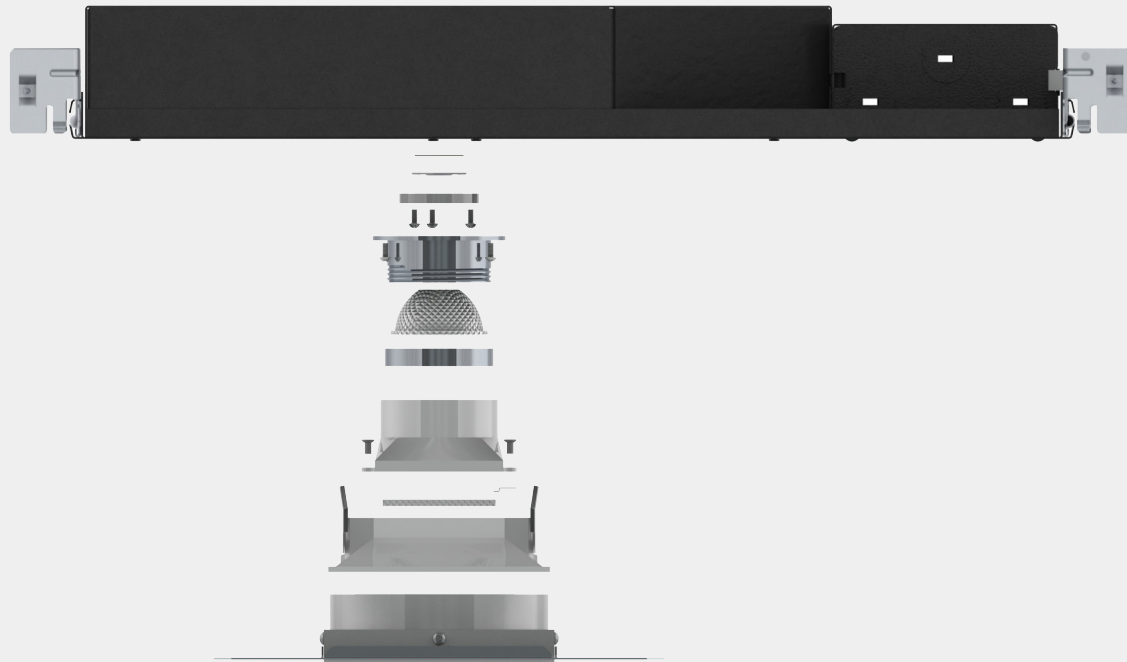

ADJUSTABLE
359° rotation + 30° tilt

FIXED
Static downlight

NOVATION® Shallow Adjustable Housing is a pioneer in LED Downlighting, utilizing proprietary water cooling technology to allow for 359° rotation and 30° pivot in a housing that is just 2½" in depth.