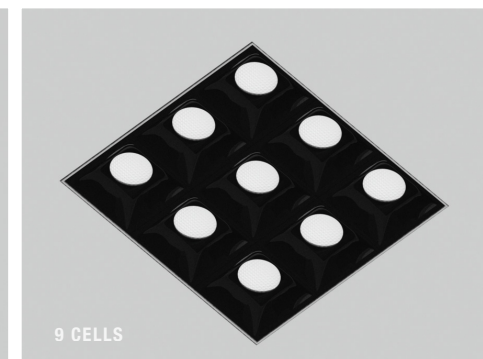

The NOVATION® Micro Louvre downlight has a height of just 2-7/16 inches with 9 potential active “cells” and freedom to pick and choose from different configurations. With a minimum of 2 cells occupied at 10W, any configuration within the 9 cells is possible.