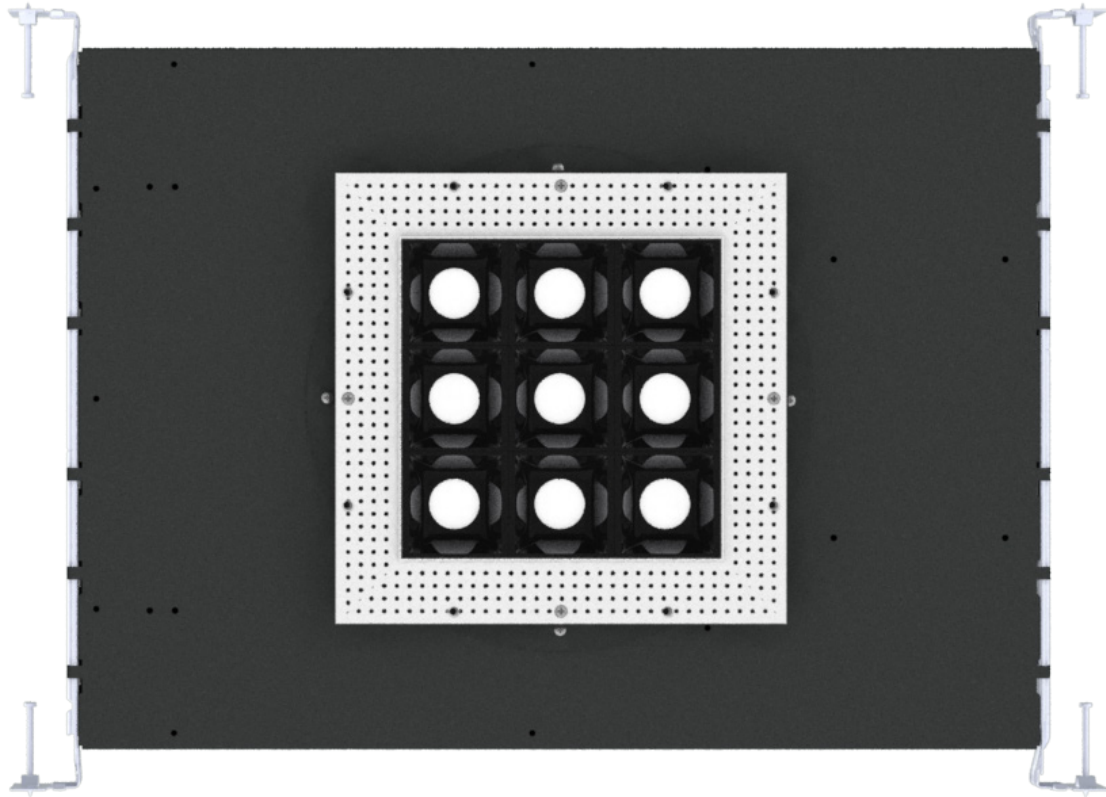

■ Trim Options