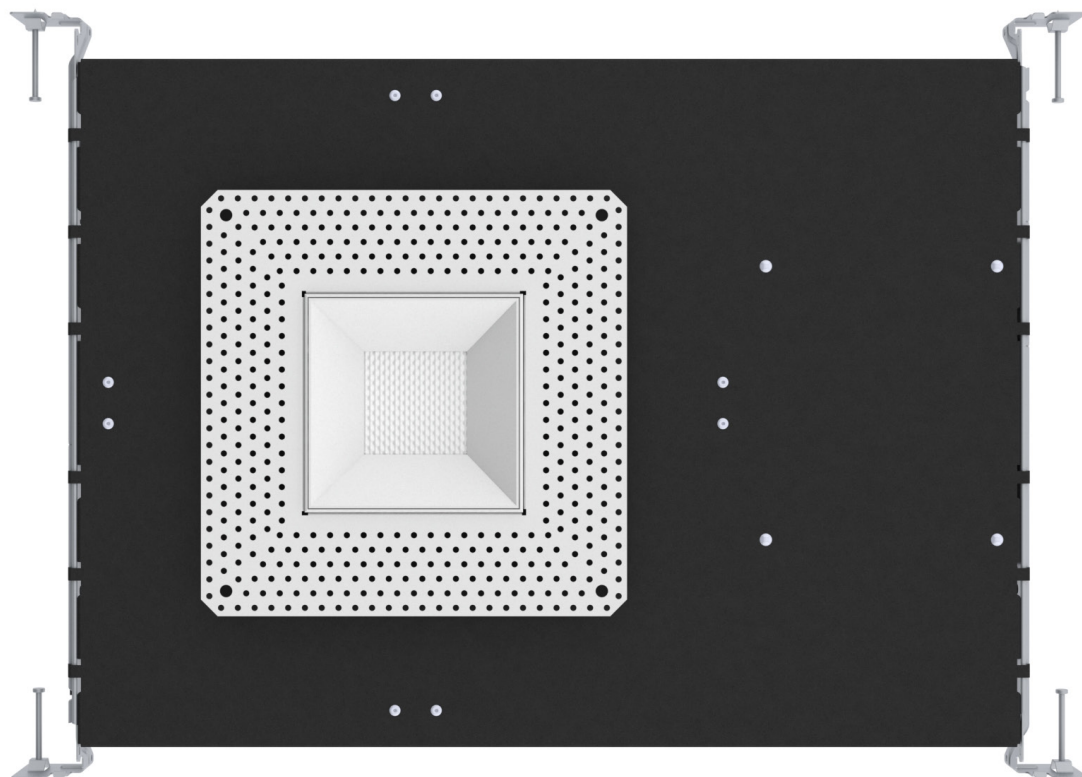

NOVATION® SHALLOW HOUSING

ADJUSTABLE / NON-ADJUSTABLE