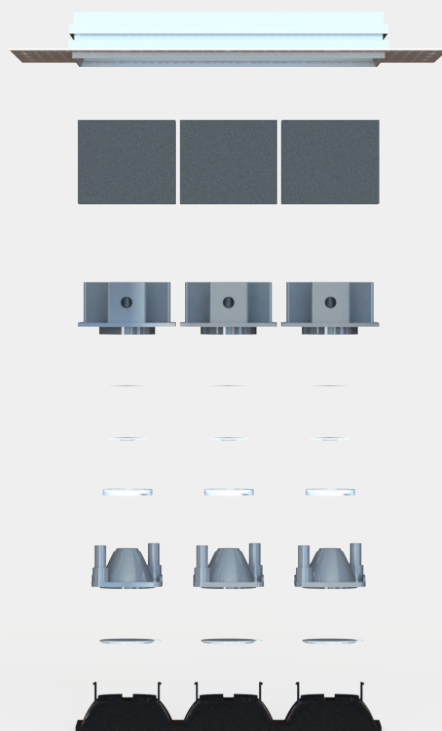

NOVATION®
LOUVRE™

Wattage

4W / 5.55W / 8.33W / 10W per cell

Custom Wattage (Max 10W per cell / 50W fixture)

Color Temperature

2700K / 3000K / 3500K / 4000K

CRI

90CRI (Std) / 95CRI

Beam Angles

15° / 30° / 45°

Dimming

0-10V (1%)

Triac / ELV (120V)

Housing Options

Airtight

Chicago Plenum

Optics / Accessories

Micro Inverter

C-Channel bars (Acoustical ceiling)