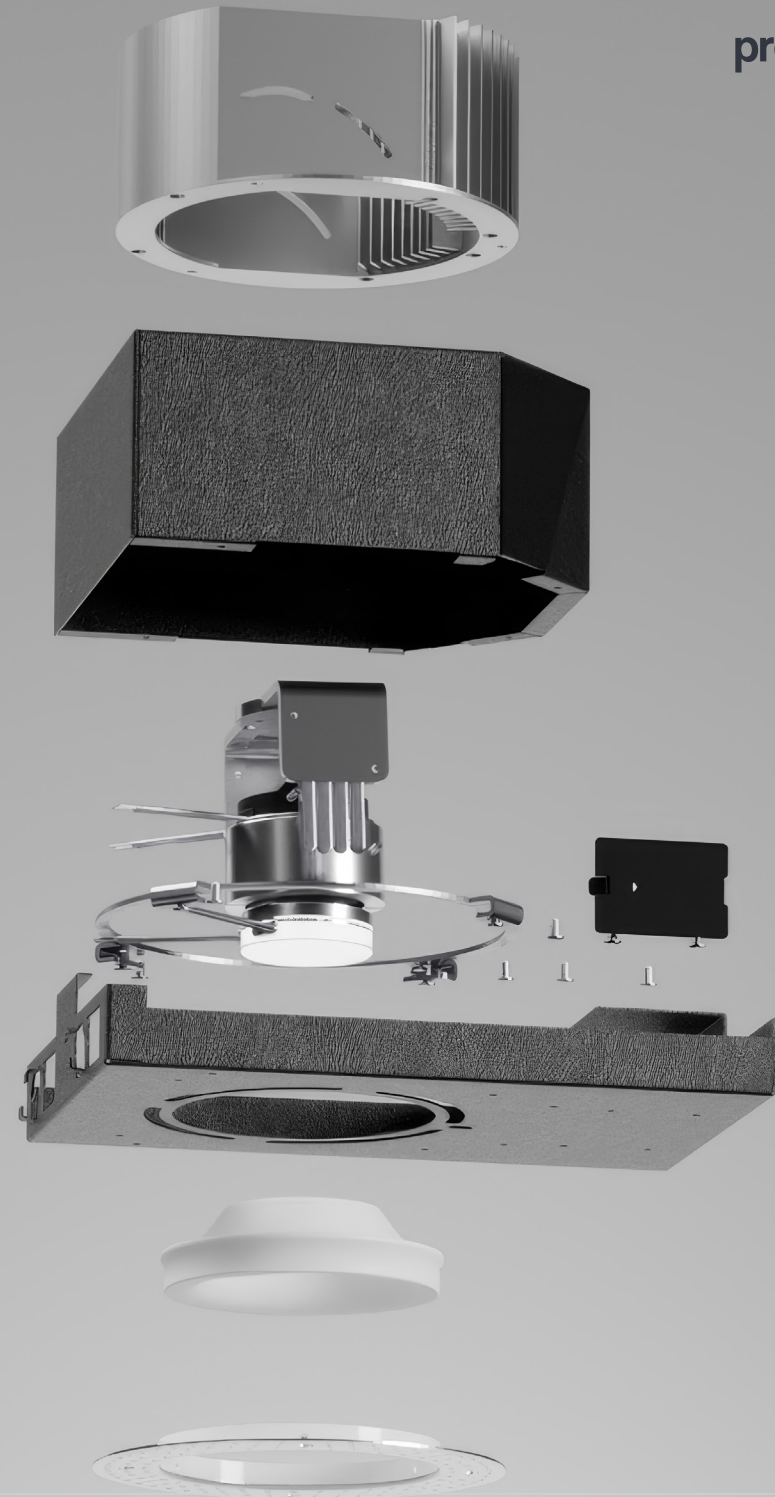

UNO

LOUVRE

SHALLOW HOUSING
ADJUSTABLE / NON-ADJUSTABLE

SHALLOW WALL WASH

ULTRA SHALLOW

NOVIATION®
ULTRA
SHALLOW

The Shallowest Downlight in the World

NOVIATION® Ultra Shallow delivers high-output performance in unprecedented minimal depth — enabling recessed lighting where it was previously impossible.

Heatpipe water cooling ensures thermal stability without increasing housing size.

NOVIATION® ULTRA SHALLOW

Fits Where Nothing Else Will.

Water-Cooled Heatpipe Technology

Our proprietary heatpipe system transfers heat through a water-based thermal cycle, maximizing efficiency in minimal housing depths.

Available in:

- Shallow
- Ultra Shallow
- Uno

NOVATION®
UNO

The Cleanest
Architectural
Integration Ever

Designed with
a Paint-Over
Plaster Trim

No visible flange.
No visual interruption.
True architectural continuity.

The NOVATION® Micro Louvre downlight has a height of just 2-7/16 inches with 9 potential active “cells” and freedom to pick and choose from different configurations. With a minimum of 2 cells occupied at 10W, any configuration within the 9 cells is possible.