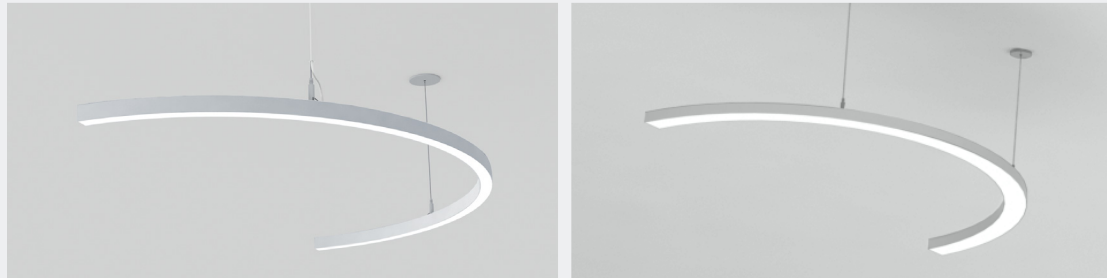

Multiple Mounting. One System.

With flexible mounting options and a variety of configurations, this fixture adapts seamlessly to your needs.

SURFACE MOUNT
(1 inch / 2 inch)