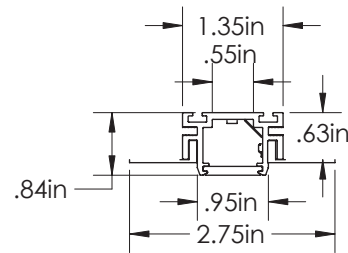

Choose Your Profile. Keep Your Geometry.

Both built on the same curved design philosophy.

ARC

ARC MICRO

Profile	1" / 2"	0.46"
Visual Impact	Feature presence	Minimal integration
Output	Higher lumen performance	205 lm/ft
Application	Statement curves	Refined architectural detailing