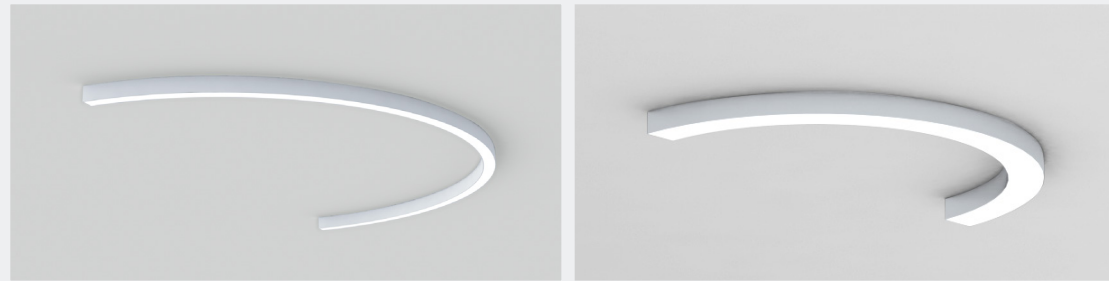

Multiple Mounting. One System.

With flexible mounting options and a variety of configurations, this fixture adapts seamlessly to your needs.

SURFACE MOUNT
(1 inch / 2 inch)