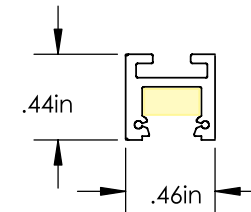

Choose Your Profile. Keep Your Geometry.

Both built on the same curved design philosophy.

ARC

ARC MICRO

Profile	1" / 2"	0.46"
Visual Impact	Feature presence	Minimal integration
Output	Higher lumen performance	205 lm/ft
Application	Statement curves	Refined architectural detailing