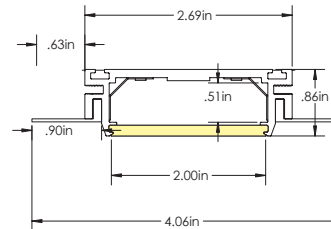

Choose Your Profile. Keep Your Geometry.

Both built on the same curved design philosophy.

ARC

ARC MICRO

Profile	1" / 2"	0.46"
Visual Impact	Feature presence	Minimal integration
Output	Higher lumen performance	205 lm/ft
Application	Statement curves	Refined architectural detailing