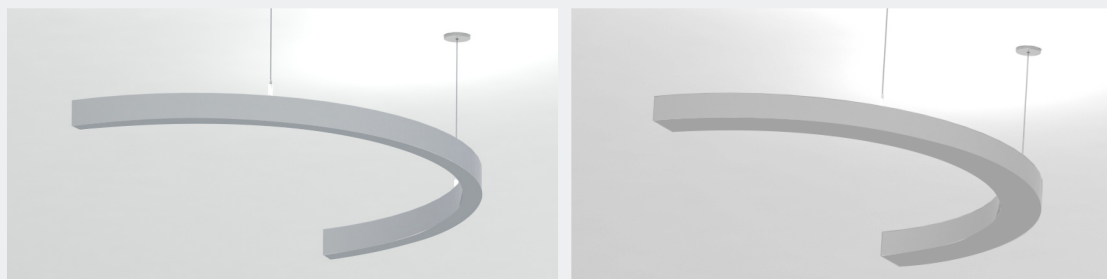

- Custom radius
- Straight, Segment, or Full Circle
- Side, Inward, or Outward curve
- Surface or Pendant

Geometry becomes a design tool.

## Multiple Mounting. One System.

With flexible mounting options and a variety of configurations, this fixture adapts seamlessly to your needs.

**SURFACE MOUNT**  
(1 inch / 2 inch)

**PENDANT MOUNT**  
(1 inch / 2 inch)

**PENDANT MOUNT DIRECT/INDIRECT**  
(1 inch / 2 inch)

**PENDANT MOUNT INDIRECT ONLY**  
(1 inch / 2 inch)