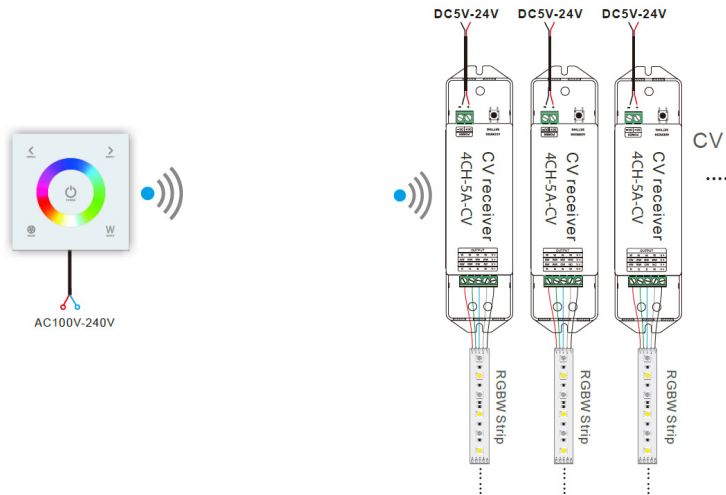

RGB Touch Panel

RGB DMX Control

Project Name:

Fixture Type:

■ WALL TOUCH PANEL

- Input voltage: 100VAC-240VAC
- Output signal: RF 2.4G + DMX512
- RF remote distance: 1181 ft
- Working temperature: -20°C- 60°C
- Dimensions: 3.38”L X 3.38”W X 1.42”H
- Control mode: sync control
- 5 Year Warranty

■ ORDERING CODE

RGB-SWCH

■ INSTALLATION

Install

Uninstall

■ KEY FUNCTIONS

- The Changing modes when press mode key:
 - Static Red • Static Green • Static Blue • Static Yellow • Static Purple • Static Cyan
 - Static White • RGB Skipping • RGB Smooth • 7 Colors Smooth • Static Black •

RGB Touch Panel

RGB DMX Control

Project Name:

Fixture Type:

■ WIRING DIAGRAM

Wiring diagram for one controller for each RGB tape light:

Wiring diagram for one controller with power repeater & multiple RGB tape lights:

RGB Touch Panel

RGB DMX Control

Project Name:

Fixture Type:

Zonal Lumen Summary		
Zone	Lumens	% Luminaire
0-30	29	23.4%
0-40	48	39.2%
0-60	92	74.2%
0-90	123	100.0%
40-90	75	60.8%
60-90	32	25.8%
90-180	0	0.0%
0-180	123	100.0%