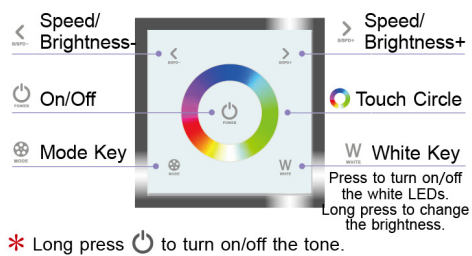

RGB Touch Panel

RGB DMX Control

Project Name:

Fixture Type:

■ WALL TOUCH PANEL

- Input voltage: 100VAC-240VAC
- Output signal: RF 2.4G + DMX512
- RF remote distance: 1181 ft
- Working temperature: -20°C- 60°C
- Dimensions: 3.38”L X 3.38”W X 1.42”H
- Control mode: sync control
- 5 Year Warranty

■ ORDERING CODE

RGB-SWCH

■ INSTALLATION

Install

Uninstall

■ KEY FUNCTIONS

- The Changing modes when press mode key:
 - Static Red • Static Green • Static Blue • Static Yellow • Static Purple • Static Cyan
 - Static White • RGB Skipping • RGB Smooth • 7 Colors Smooth • Static Black •

RGB Touch Panel

RGB DMX Control

Project Name:

Fixture Type:

■ WIRING DIAGRAM

Wiring diagram for one controller for each RGB tape light:

Wiring diagram for one controller with power repeater & multiple RGB tape lights:

RGB Touch Panel

RGB DMX Control

Project Name:

Fixture Type:

RED

Radiant Flux:	144.7	mW
Luminous Flux:	28.91	Lumens
Luminaire Efficacy:	9.93	Lumens/Watt
CCT:	1000	K
CRI (Ra):	17.0	
Chromaticity (x):	0.6947	
Chromaticity (y):	0.3046	
Chromaticity (u):	0.5277	
Chromaticity (v):	0.3471	
Duv:	0.0065	