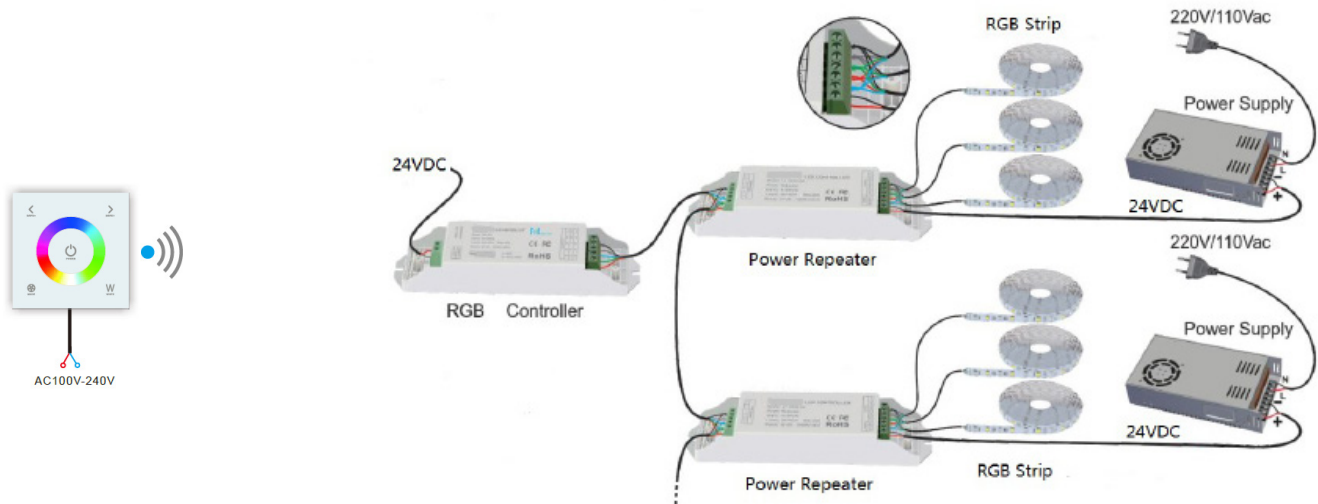

RGB Touch Panel

RGB DMX Control

Project Name:

Fixture Type:

■ WALL TOUCH PANEL

- Input voltage: 100VAC-240VAC
- Output signal: RF 2.4G + DMX512
- RF remote distance: 1181 ft
- Working temperature: -20°C- 60°C
- Dimensions: 3.38”L X 3.38”W X 1.42”H
- Control mode: sync control
- 5 Year Warranty

■ ORDERING CODE

RGB-SWCH

■ INSTALLATION

Install

Uninstall

■ KEY FUNCTIONS

- The Changing modes when press mode key:
 - Static Red • Static Green • Static Blue • Static Yellow • Static Purple • Static Cyan
 - Static White • RGB Skipping • RGB Smooth • 7 Colors Smooth • Static Black •

RGB Touch Panel

RGB DMX Control

Project Name:

Fixture Type:

■ WIRING DIAGRAM

Wiring diagram for one controller for each RGB tape light:

Wiring diagram for one controller with power repeater & multiple RGB tape lights:

RGB Touch Panel

RGB DMX Control

Project Name:

Fixture Type:

Zonal Lumen Summary		
Zone	Lumens	% Luminaire
0-30	29	23.4%
0-40	48	39.2%
0-60	92	74.2%
0-90	123	100.0%
40-90	75	60.8%
60-90	32	25.8%
90-180	0	0.0%
0-180	123	100.0%