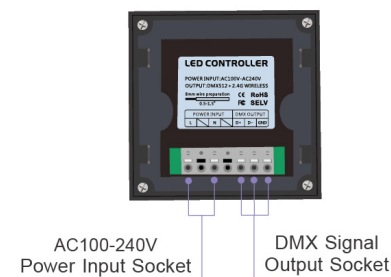

RGB Touch Panel

RGB DMX Control

Project Name:

Fixture Type:

■ WALL TOUCH PANEL

- Input voltage: 100VAC-240VAC
- Output signal: RF 2.4G + DMX512
- RF remote distance: 1181 ft
- Working temperature: -20°C- 60°C
- Dimensions: 3.38”L X 3.38”W X 1.42”H
- Control mode: sync control
- 5 Year Warranty

■ ORDERING CODE

RGB-SWCH

■ INSTALLATION

Install

Uninstall

■ KEY FUNCTIONS

- The Changing modes when press mode key:
 - Static Red • Static Green • Static Blue • Static Yellow • Static Purple • Static Cyan
 - Static White • RGB Skipping • RGB Smooth • 7 Colors Smooth • Static Black •

RGB Touch Panel

RGB DMX Control

Project Name:

Fixture Type:

■ WIRING DIAGRAM

Wiring diagram for one controller for each RGB tape light:

Wiring diagram for one controller with power repeater & multiple RGB tape lights:

RGB Touch Panel

RGB DMX Control

Project Name:

Fixture Type:

Zonal Lumen Summary		
Zone	Lumens	% Luminaire
0-30	29	23.4%
0-40	48	39.2%
0-60	92	74.2%
0-90	123	100.0%
40-90	75	60.8%
60-90	32	25.8%
90-180	0	0.0%
0-180	123	100.0%