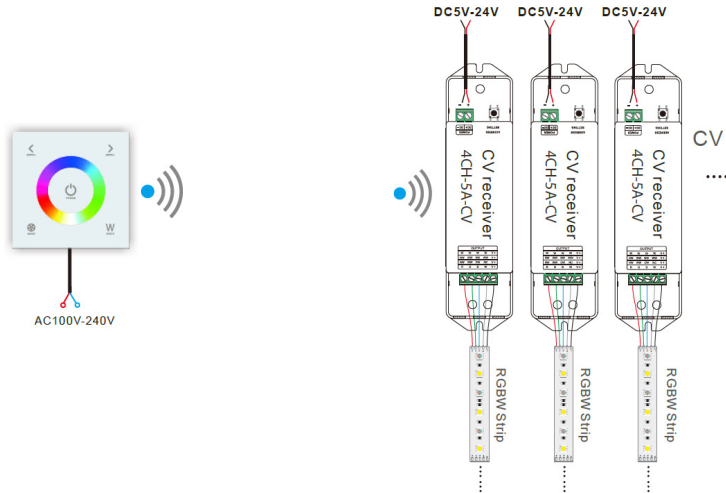

RGBW CONTROLLER

RGBW WIRELESS Control

Project Name:

Fixture Type:

■ WIRELESS CONTROLLER

- Input Voltage: 5VDC - 24VDC
- Max current load: 5A X 4CH Max. 20A
- Max output power: 480W
- Working temperature: -30°C- 55°C
- Dimensions: 6.89"L X 1.73"W X 1.18"H
- 5 Year Warranty

■ ORDERING CODE

RGB-CTRL

■ DIMENSIONS

■ WIRING DIAGRAM

Wiring diagram for one controller for each RGBW tape light:

Wiring diagram for one controller with power repeater & multiple RGBW tape lights:

RGBW CONTROLLER

RGBW WIRELESS Control

Project Name:

Fixture Type:

■ WIRING DIAGRAM

Wiring diagram for one controller for each RGB tape light:

Wiring diagram for one controller with power repeater & multiple RGB tape lights:

RGBW CONTROLLER

RGBW WIRELESS Control

Project Name:

Fixture Type:

Zonal Lumen Summary		
Zone	Lumens	% Luminaire
0-30	29	23.4%
0-40	48	39.2%
0-60	92	74.2%
0-90	123	100.0%
40-90	75	60.8%
60-90	32	25.8%
90-180	0	0.0%
0-180	123	100.0%