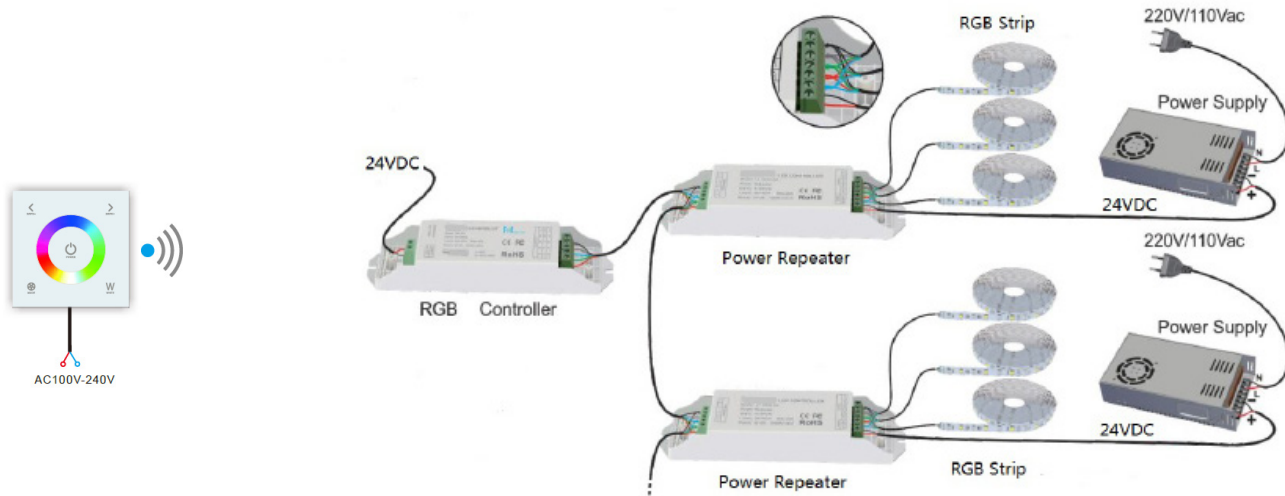

RGBW CONTROLLER

RGBW WIRELESS Control

Project Name:

Fixture Type:

■ WIRELESS CONTROLLER

- Input Voltage: 5VDC - 24VDC
- Max current load: 5A X 4CH Max. 20A
- Max output power: 480W
- Working temperature: -30°C- 55°C
- Dimensions: 6.89"L X 1.73"W X 1.18"H
- 5 Year Warranty

■ ORDERING CODE

RGB-CTRL

■ DIMENSIONS

■ WIRING DIAGRAM

Wiring diagram for one controller for each RGBW tape light:

Wiring diagram for one controller with power repeater & multiple RGBW tape lights:

RGBW CONTROLLER

RGBW WIRELESS Control

Project Name:

Fixture Type:

■ WIRING DIAGRAM

Wiring diagram for one controller for each RGB tape light:

Wiring diagram for one controller with power repeater & multiple RGB tape lights:

RGBW CONTROLLER

RGBW WIRELESS Control

Project Name:

Fixture Type:

Zonal Lumen Summary		
Zone	Lumens	% Luminaire
0-30	29	23.4%
0-40	48	39.2%
0-60	92	74.2%
0-90	123	100.0%
40-90	75	60.8%
60-90	32	25.8%
90-180	0	0.0%
0-180	123	100.0%