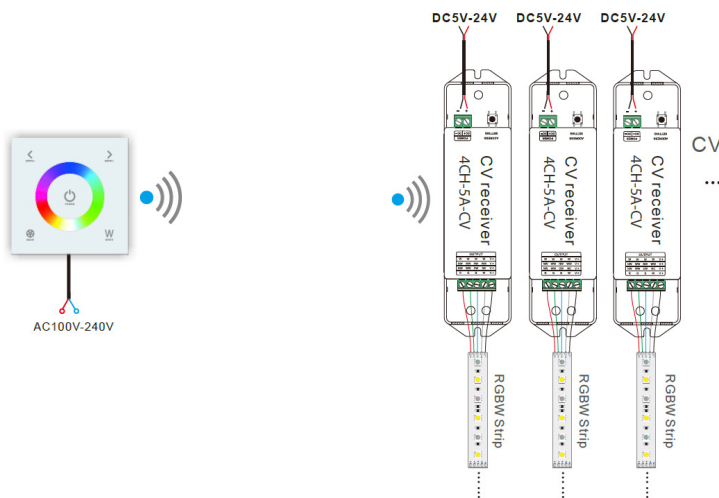

RGBW CONTROLLER

RGBW WIRELESS Control

Project Name:

Fixture Type:

■ WIRELESS CONTROLLER

- Input Voltage: 5VDC - 24VDC
- Max current load: 5A X 4CH Max. 20A
- Max output power: 480W
- Working temperature: -30°C- 55°C
- Dimensions: 6.89"L X 1.73"W X 1.18"H
- 5 Year Warranty

■ ORDERING CODE

RGB-CTRL

■ DIMENSIONS

■ WIRING DIAGRAM

Wiring diagram for one controller for each RGBW tape light:

Wiring diagram for one controller with power repeater & multiple RGBW tape lights:

RGBW CONTROLLER

RGBW WIRELESS Control

Project Name:

Fixture Type:

■ WIRING DIAGRAM

Wiring diagram for one controller for each RGB tape light:

Wiring diagram for one controller with power repeater & multiple RGB tape lights:

RGBW CONTROLLER

RGBW WIRELESS Control

Project Name:

Fixture Type:

Zonal Lumen Summary		
Zone	Lumens	% Luminaire
0-30	29	23.4%
0-40	48	39.2%
0-60	92	74.2%
0-90	123	100.0%
40-90	75	60.8%
60-90	32	25.8%
90-180	0	0.0%
0-180	123	100.0%