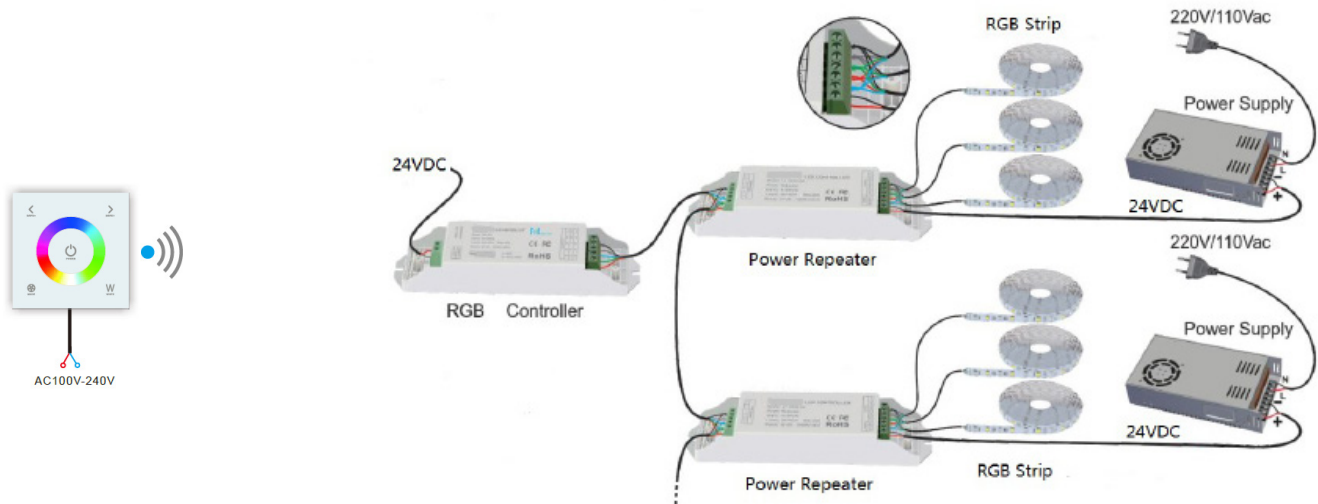

RGBW CONTROLLER

RGBW WIRELESS Control

Project Name:

Fixture Type:

■ WIRELESS CONTROLLER

- Input Voltage: 5VDC - 24VDC
- Max current load: 5A X 4CH Max. 20A
- Max output power: 480W
- Working temperature: -30°C- 55°C
- Dimensions: 6.89"L X 1.73"W X 1.18"H
- 5 Year Warranty

■ ORDERING CODE

RGB-CTRL

■ DIMENSIONS

■ WIRING DIAGRAM

Wiring diagram for one controller for each RGBW tape light:

Wiring diagram for one controller with power repeater & multiple RGBW tape lights:

RGBW CONTROLLER

RGBW WIRELESS Control

Project Name:

Fixture Type:

■ WIRING DIAGRAM

Wiring diagram for one controller for each RGB tape light:

Wiring diagram for one controller with power repeater & multiple RGB tape lights:

RGBW CONTROLLER

RGBW WIRELESS Control

Project Name:

Fixture Type:

Zonal Lumen Summary		
Zone	Lumens	% Luminaire
0-30	29	23.4%
0-40	48	39.2%
0-60	92	74.2%
0-90	123	100.0%
40-90	75	60.8%
60-90	32	25.8%
90-180	0	0.0%
0-180	123	100.0%