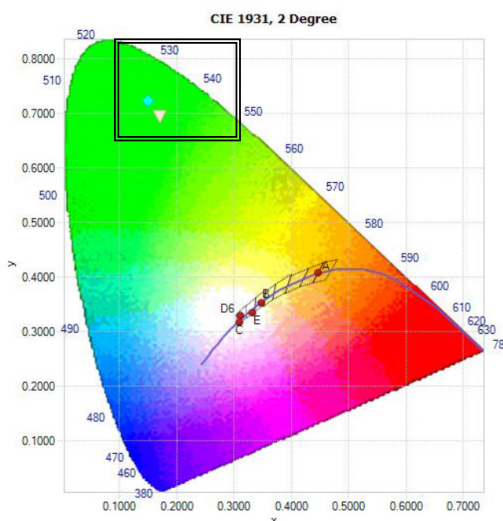

RGBW CONTROLLER

RGBW WIRELESS Control

Project Name:

Fixture Type:

Zonal Lumen Summary		
Zone	Lumens	% Luminaire
0-30	29	23.4%
0-40	48	39.2%
0-60	92	74.2%
0-90	123	100.0%
40-90	75	60.8%
60-90	32	25.8%
90-180	0	0.0%
0-180	123	100.0%

Candela Tabulation Horizontal Angle (Degrees)

	0	22.5	45	67.5	90
0	35.72	35.72	35.72	35.72	35.72
5	35.70	36.06	35.59	35.56	35.23
10	35.53	35.87	35.44	35.37	35.03
15	3.06	35.39	35.02	34.98	34.64
20	34.47	34.73	34.41	34.36	34.03
25	33.58	33.86	33.63	33.56	33.26
30	32.49	32.76	32.57	32.49	32.20
35	31.13	31.42	31.31	31.19	30.94
40	29.59	29.89	29.82	29.65	29.42
45	27.95	28.25	28.15	27.91	27.74
50	26.12	26.43	26.30	25.97	25.83
55	24.05	24.42	24.19	23.79	23.65
60	21.51	21.92	21.62	21.12	20.98
65	18.33	18.71	18.36	17.80	17.78
70	14.65	14.90	14.55	14.03	14.01
75	10.52	10.64	10.34	9.91	9.86
80	6.32	6.39	6.12	5.81	5.77
85	2.67	2.71	2.53	2.31	2.26
90	0.15	0.38	0.31	0.26	0.25

RGBW CONTROLLER

RGBW WIRELESS Control

Project Name:

Fixture Type:

RED

Radiant Flux:	144.7	mW
Luminous Flux:	28.91	Lumens
Luminaire Efficacy:	9.93	Lumens/Watt
CCT:	1000	K
CRI (Ra):	17.0	
Chromaticity (x):	0.6947	
Chromaticity (y):	0.3046	
Chromaticity (u):	0.5277	
Chromaticity (v):	0.3471	
Duv:	0.0065	

GREEN

Radiant Flux:	183.8	mW
Luminous Flux:	85.06	Lumens
Luminaire Efficacy:	28.9	Lumens/Watt
CCT:	8158	K
CRI (Ra):	-25.4	
Chromaticity (x):	0.1503	
Chromaticity (y):	0.7222	
Chromaticity (u):	0.0529	
Chromaticity (v):	0.3812	
Duv:	0.1616	