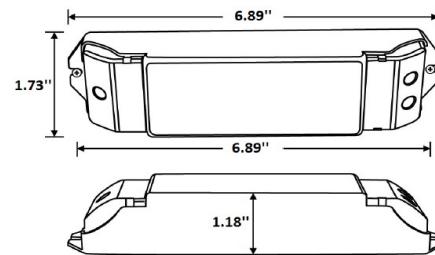

RGBW CONTROLLER

RGBW WIRELESS Control

Project Name:

Fixture Type:

■ WIRELESS CONTROLLER

- Input Voltage: 5VDC - 24VDC
- Max current load: 5A X 4CH Max. 20A
- Max output power: 480W
- Working temperature: -30°C- 55°C
- Dimensions: 6.89"L X 1.73"W X 1.18"H
- 5 Year Warranty

■ ORDERING CODE

RGB-CTRL

■ DIMENSIONS

■ WIRING DIAGRAM

Wiring diagram for one controller for each RGBW tape light:

Wiring diagram for one controller with power repeater & multiple RGBW tape lights:

RGBW CONTROLLER