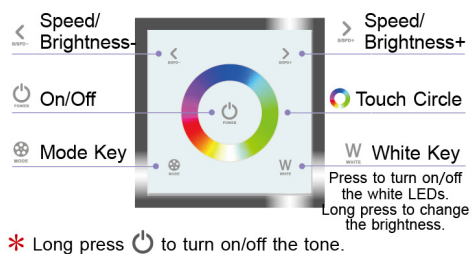

RGBW DMX Control

Project Name:

Fixture Type:

■ WALL TOUCH PANEL

- Input voltage: 100VAC-240VAC
- Output signal: RF 2.4G + DMX512
- RF remote distance: 1181 ft
- Working temperature: -20°C- 60°C
- Dimensions: 3.38”L X 3.38”W X 1.42”H
- Control mode: sync control
- 5 Year Warranty

■ ORDERING CODE

RGBW-SWCH

■ INSTALLATION

■ KEY FUNCTIONS

- The Changing modes when press mode key:
 - Static Red • Static Green • Static Blue • Static Yellow • Static Purple • Static Cyan
 - Static White • RGB Skipping • RGB Smooth • 7 Colors Smooth • Static Black •