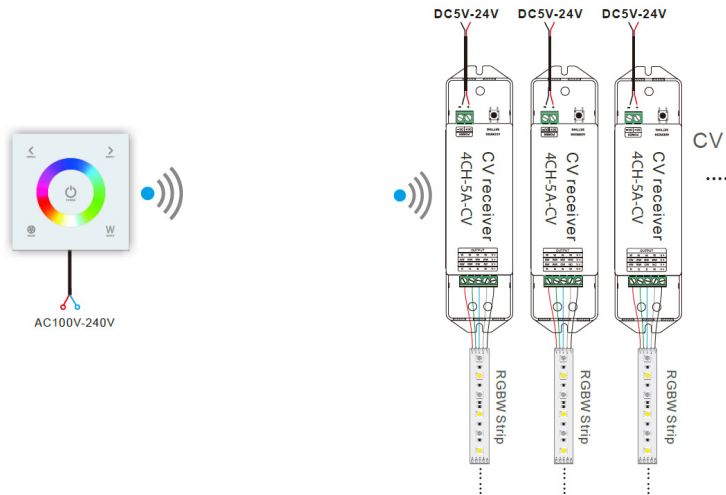

RGBW DMX Control

Project Name:

Fixture Type:

■ WALL TOUCH PANEL

- Input voltage: 100VAC-240VAC
- Output signal: RF 2.4G + DMX512
- RF remote distance: 1181 ft
- Working temperature: -20°C- 60°C
- Dimensions: 3.38”L X 3.38”W X 1.42”H
- Control mode: sync control
- 5 Year Warranty

■ ORDERING CODE

RGBW-SWCH

■ INSTALLATION

■ KEY FUNCTIONS

- The Changing modes when press mode key:
 - Static Red • Static Green • Static Blue • Static Yellow • Static Purple • Static Cyan
 - Static White • RGB Skipping • RGB Smooth • 7 Colors Smooth • Static Black •

RGBW DMX Control

Project Name:

Fixture Type:

■ WIRING DIAGRAM

Wiring diagram for one controller for each RGBW tape light:

Wiring diagram for one controller with power repeater & multiple RGBW tape lights:

RGBW DMX Control

RGBW Touch

RGBW DMX Control

Project Name:

Fixture Type:

RED

Radiant Flux:	144.7	mW
Luminous Flux:	28.91	Lumens
Luminaire Efficacy:	9.93	Lumens/Watt
CCT:	1000	K
CRI (Ra):	17.0	
Chromaticity (x):	0.6947	
Chromaticity (y):	0.3046	
Chromaticity (u):	0.5277	
Chromaticity (v):	0.3471	
Duv:	0.0065	