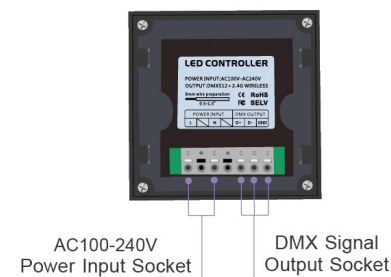

RGBW DMX Control

Project Name:

Fixture Type:

■ WALL TOUCH PANEL

- Input voltage: 100VAC-240VAC
- Output signal: RF 2.4G + DMX512
- RF remote distance: 1181 ft
- Working temperature: -20°C- 60°C
- Dimensions: 3.38”L X 3.38”W X 1.42”H
- Control mode: sync control
- 5 Year Warranty

■ ORDERING CODE

RGBW-SWCH

■ INSTALLATION

■ KEY FUNCTIONS

- The Changing modes when press mode key:
 - Static Red • Static Green • Static Blue • Static Yellow • Static Purple • Static Cyan
 - Static White • RGB Skipping • RGB Smooth • 7 Colors Smooth • Static Black •