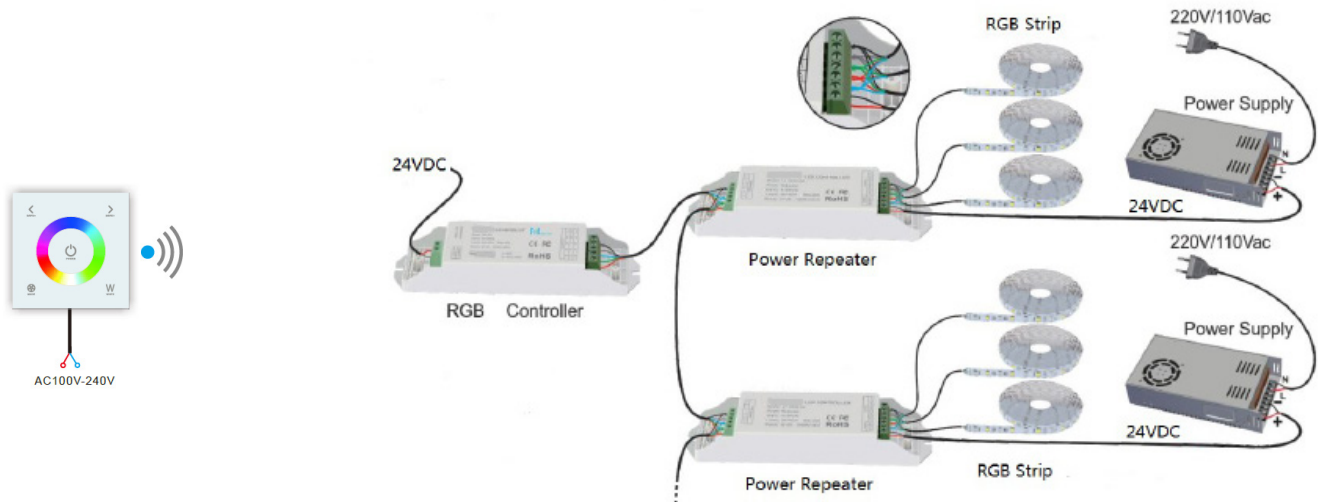

RGBW DMX Control

Project Name:

Fixture Type:

■ WALL TOUCH PANEL

- Input voltage: 100VAC-240VAC
- Output signal: RF 2.4G + DMX512
- RF remote distance: 1181 ft
- Working temperature: -20°C- 60°C
- Dimensions: 3.38”L X 3.38”W X 1.42”H
- Control mode: sync control
- 5 Year Warranty

■ ORDERING CODE

RGBW-SWCH

■ INSTALLATION

■ KEY FUNCTIONS

- The Changing modes when press mode key:
 - Static Red • Static Green • Static Blue • Static Yellow • Static Purple • Static Cyan
 - Static White • RGB Skipping • RGB Smooth • 7 Colors Smooth • Static Black •

RGBW DMX Control

Project Name:

Fixture Type:

■ WIRING DIAGRAM

Wiring diagram for one controller for each RGBW tape light:

Wiring diagram for one controller with power repeater & multiple RGBW tape lights:

RGBW DMX Control