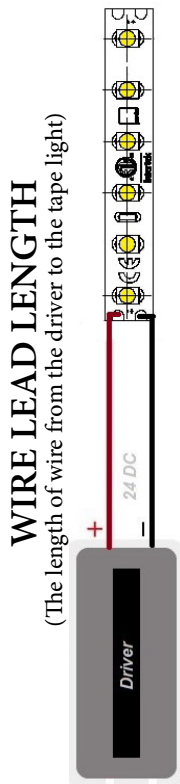

LENGTH OF TAPE LIGHT

	1'	2'	3'	4'	5'
1'					
2'					
3'					
4'					
5'					
6'					
7'		22 AWG			
8'		22 AWG			
9'					
10'					
11'					
12'			20 AWG		
13'			20 AWG		
14'					
15'					
16'					
17'					
18'					
19'					
20'					
21'					
22'					
23'					
24'					
25'					
26'					
27'					
28'					
29'					
30'			16 AWG		
31'			16 AWG		
32'					
33'					
34'					
35'					
36'					
37'				14 AWG	
38'				14 AWG	
39'					
40'					
41'					
42'					
43'					
44'					
45'					
46'					
47'					
48'					
49'					
50'					
51'					
52'					
53'					
54'					
55'				12 AWG	
56'				12 AWG	
57'					
58'					
59'					
60'					

22 AWG	
20 AWG	
18 AWG	
16 AWG	
14 AWG	
12 AWG	

These recommended wire gauges are based on the National Electrical Code(NEC).
These graph shows the minimum gauges you can use.