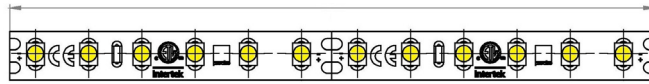

LENGTH OF TAPE LIGHT

	1'	2'	3'	4'	5'
1'					
2'					
3'					
4'					
5'					
6'					
7'		22 AWG			
8'		22 AWG			
9'					
10'					
11'					
12'			20 AWG		
13'			20 AWG		
14'					
15'					
16'					
17'					
18'					
19'					
20'					
21'					
22'					
23'					
24'					
25'					
26'					
27'					
28'					
29'					
30'			16 AWG		
31'			16 AWG		
32'					
33'					
34'					
35'					
36'					
37'				14 AWG	
38'				14 AWG	
39'					
40'					
41'					
42'					
43'					
44'					
45'					
46'					
47'					
48'					
49'					
50'					
51'					
52'					
53'					
54'					
55'				12 AWG	
56'				12 AWG	
57'					
58'					
59'					
60'					